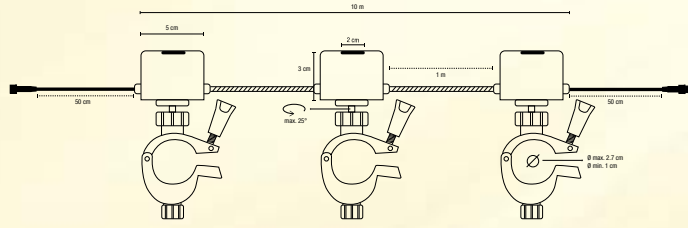

Quick Fix® 36 V
Mini Projector Tree Light

029-256

9 LED ww
36 V, 9 W
Length: 10.00 m
Construction color: black
IP 67
Beam Angle: 15° | 30° | 45°