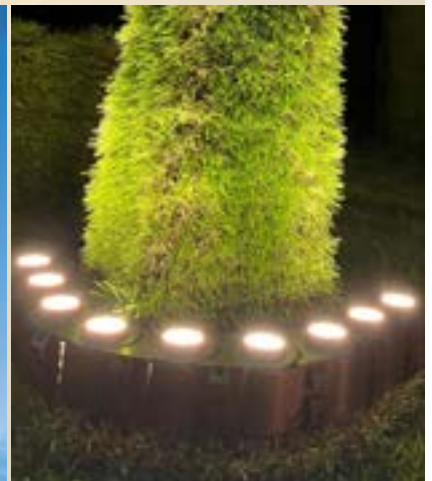

i

For spare use only
029-254 does include this
mounting brackets already.