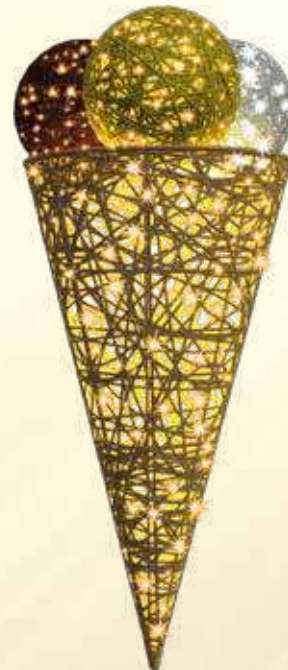

Organic Ice Cream

ARTICLE NR.
622-030

WEIGHT
~ 5.8 kg

DIMENSIONS
~40 x 98 x 40 cm

VOLT
36 V

WATT
15 W

COLOUR

LED LED