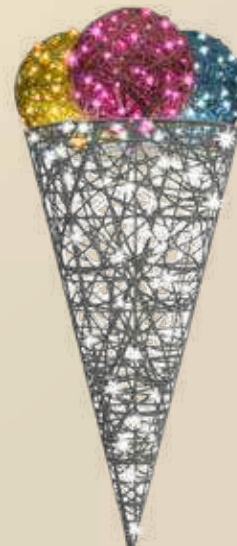

COLOUR

LED LED

**Organic Ice Cream**

ARTICLE NR.  
**622-014**

WEIGHT  
~2.2 kg

DIMENSIONS  
~30 x 76 x 30 cm

VOLT  
no light

COLOUR